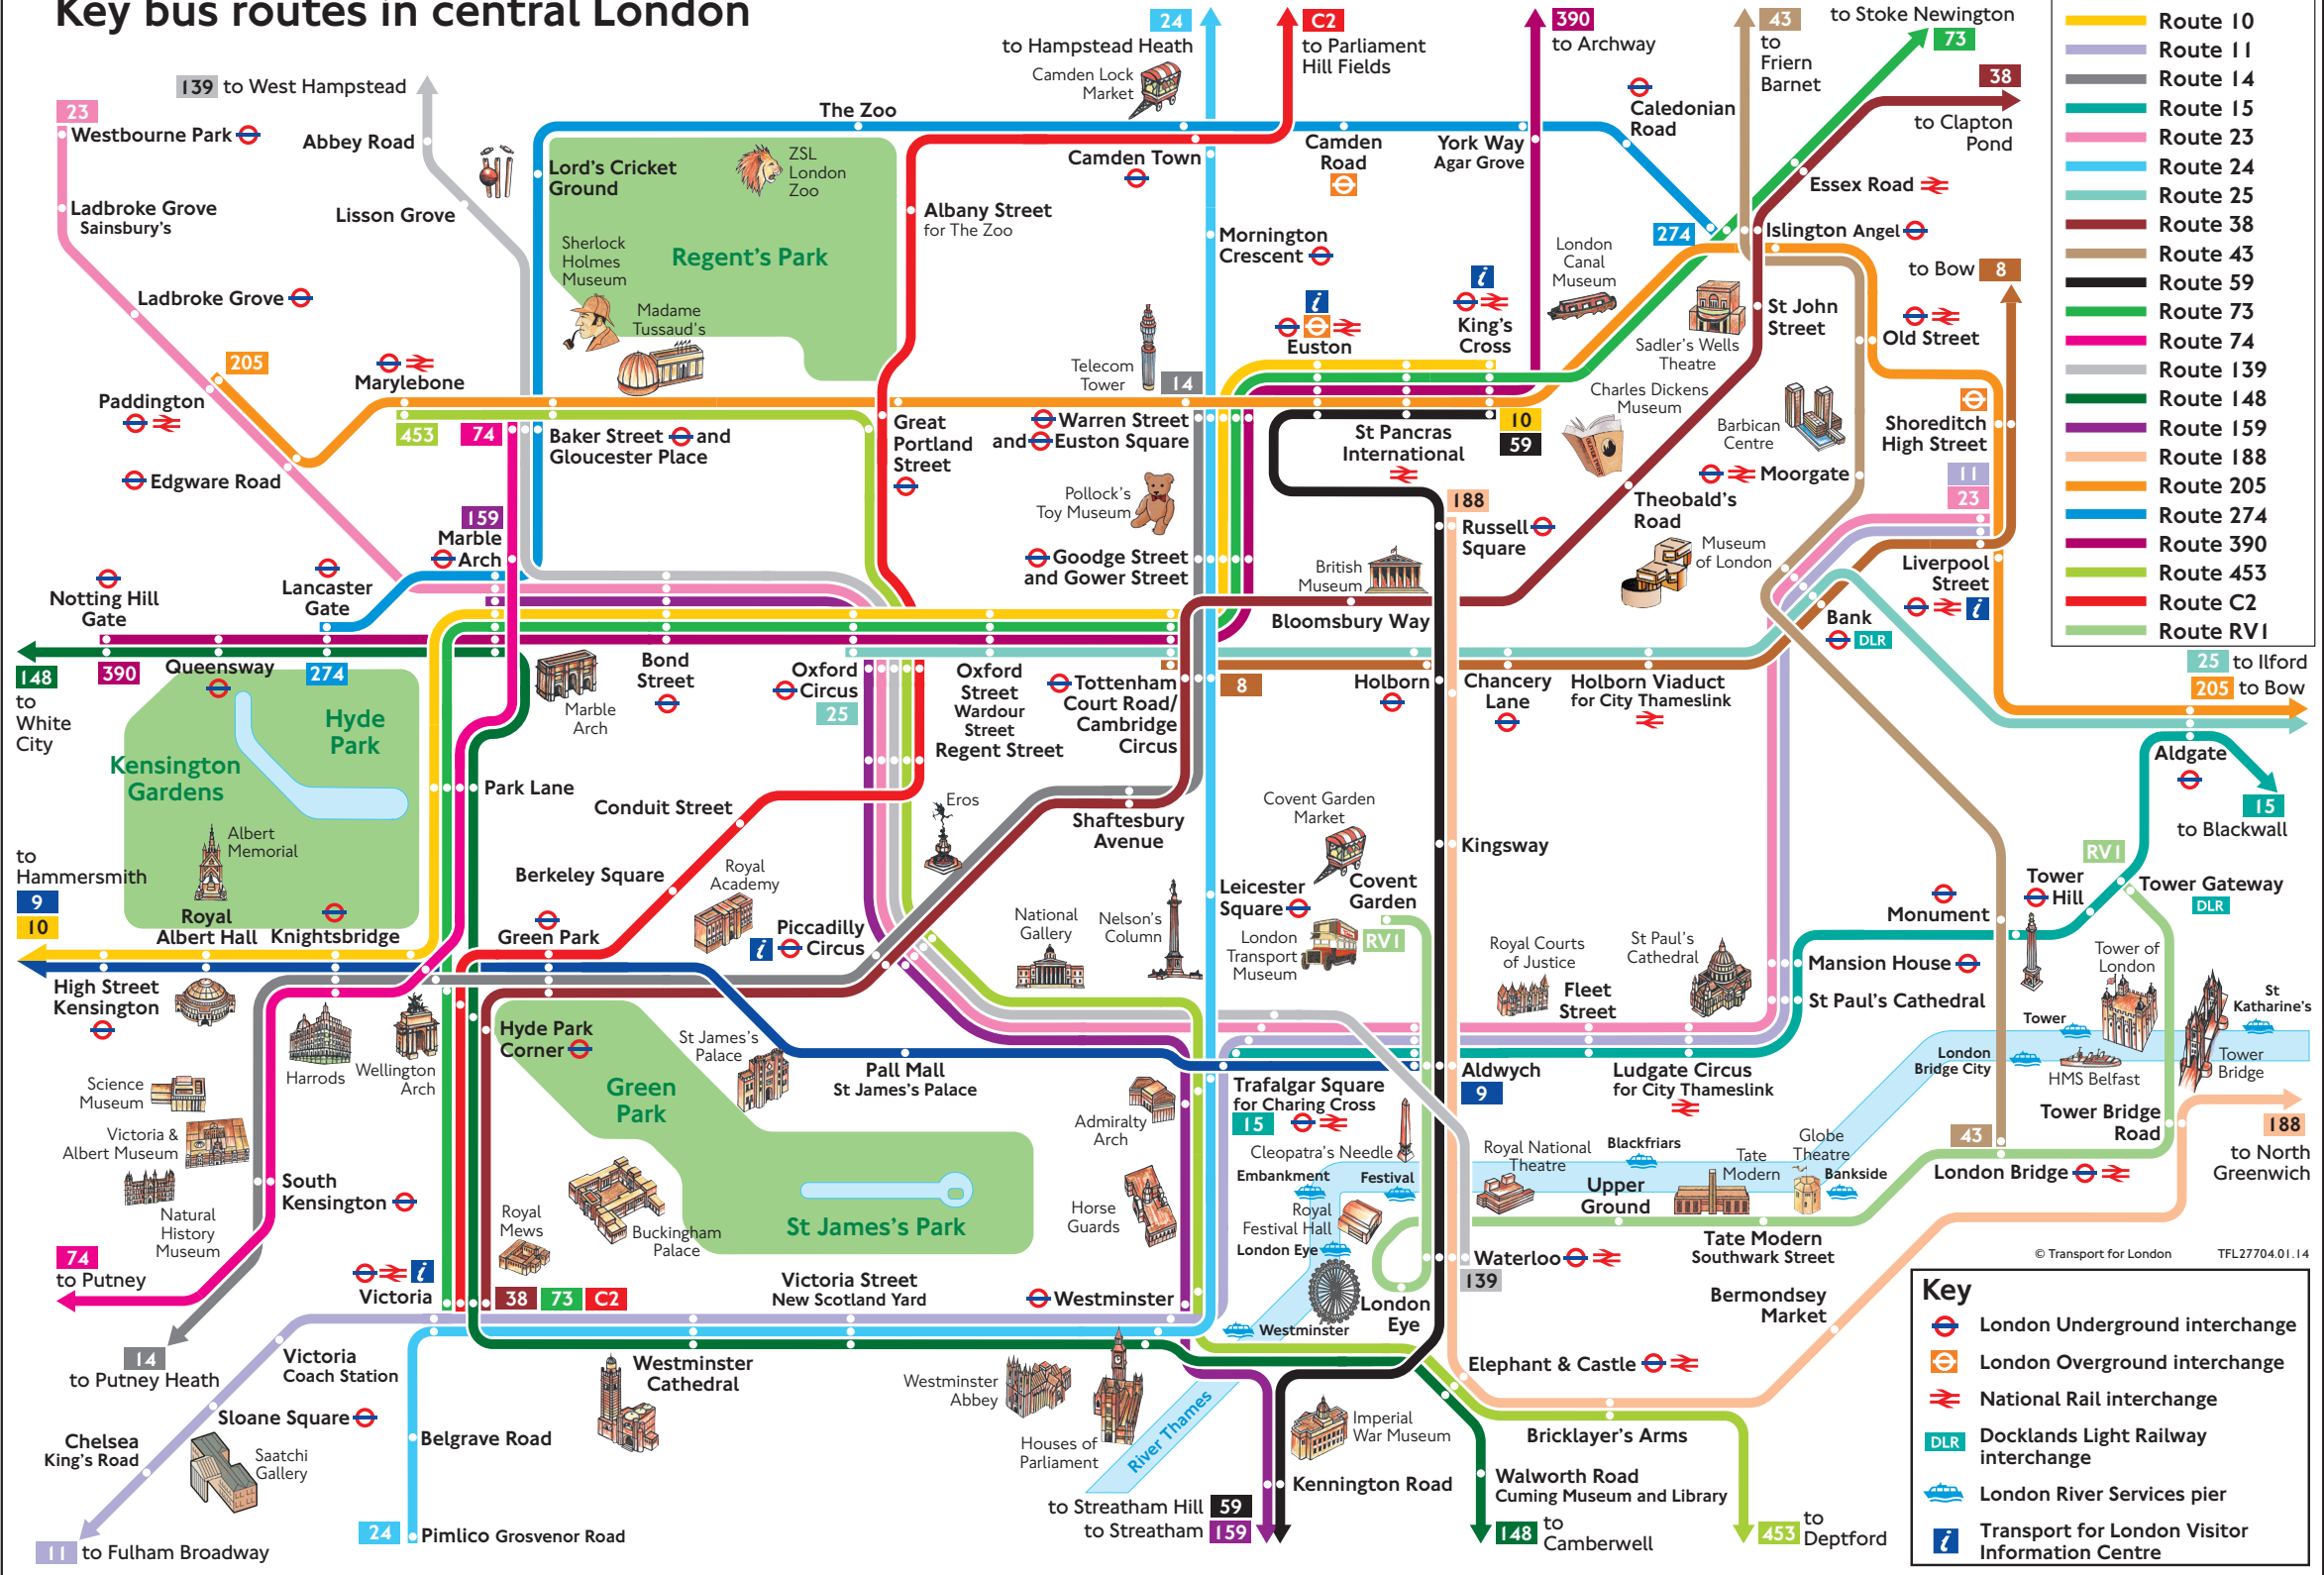

Key bus routes in central London

© Transport for London TFL27704.01.14

Key

- London Underground interchange
- London Overground interchange
- National Rail interchange
- Docklands Light Railway interchange
- London River Services pier
- Transport for London Visitor Information Centre